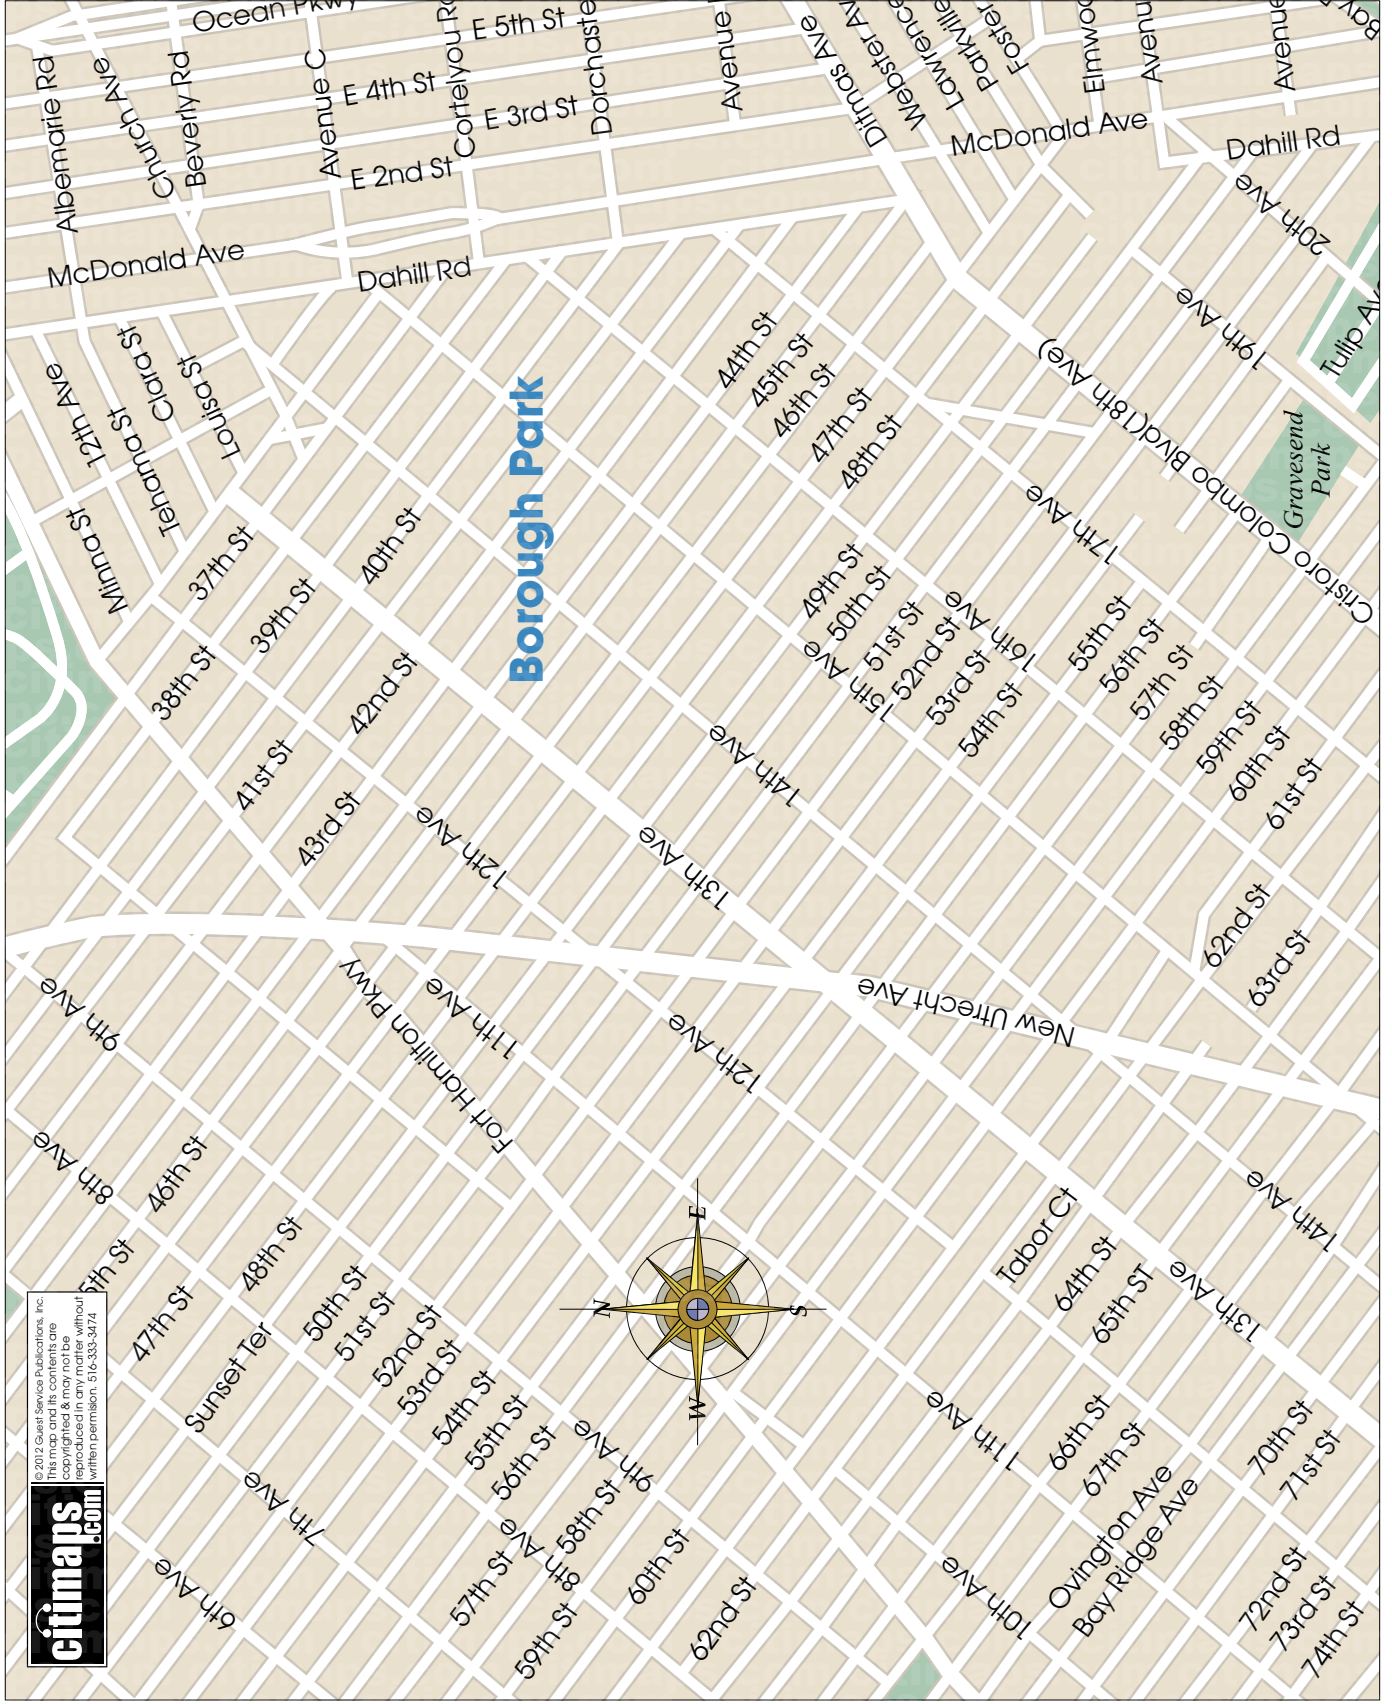

BOROUGH PARK

citimaps
com

© 2012 Guest Service Publications, Inc.
This map and its contents are
reproduced in any matter without
written permission. 516-333-3474