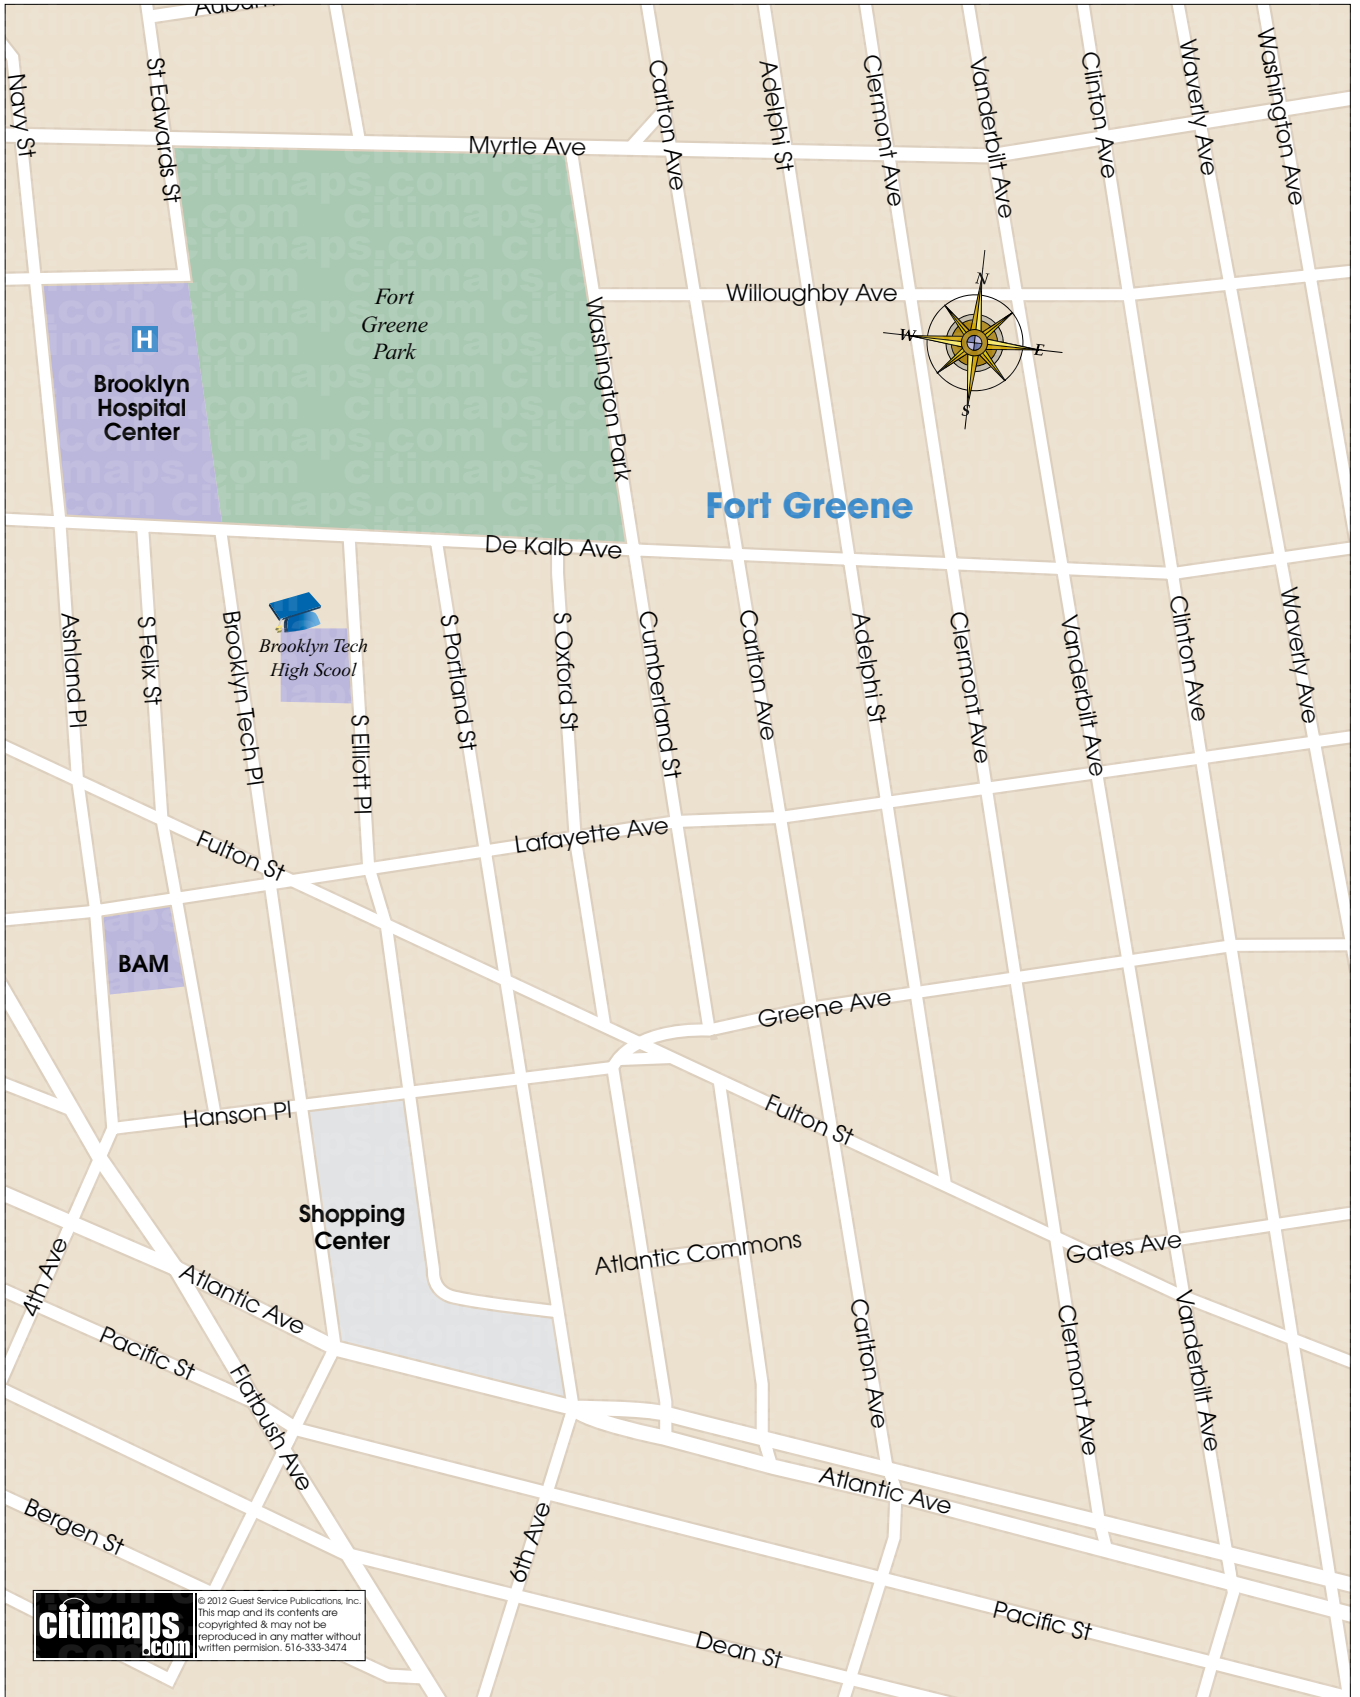

FORT GREENE

citimaps
com

© 2012 Guest Service Publications, Inc.
This map and its contents are
copyrighted & may not be
reproduced in any matter without
written permission. 516-333-3474